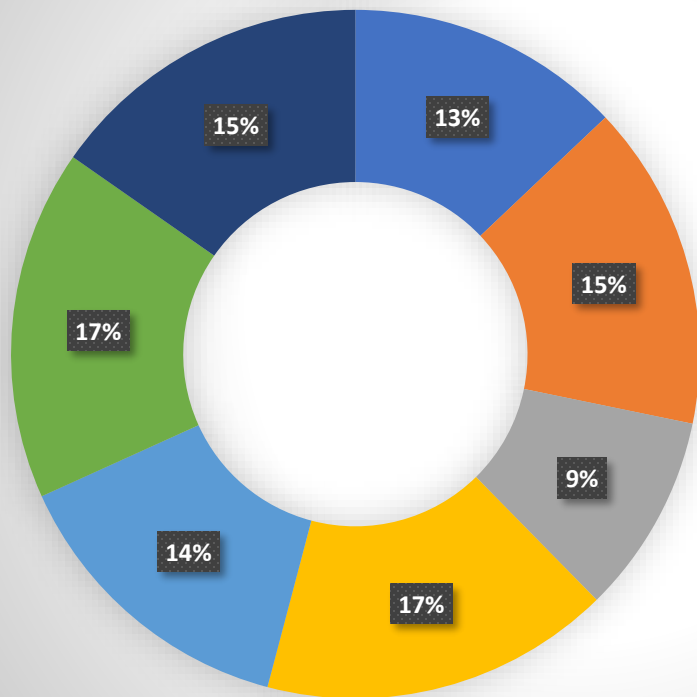

Survey Pengguna Lulusan

Sangat Baik

- Etika
- Keahlian pada bidang ilmu (kompetensi utama)
- Kemampuan berbahasa asing
- Penggunaan teknologi informasi
- Kemampuan berkomunikasi
- Kerjasama tim
- Pengembangan diri